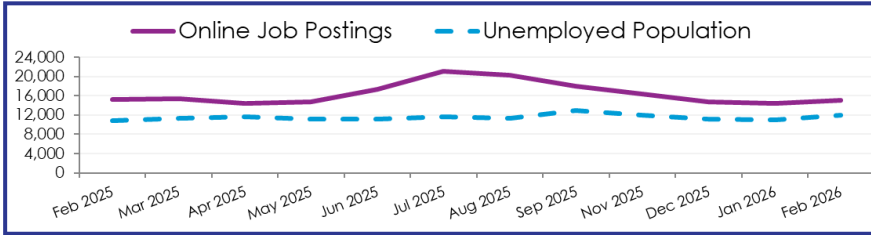

# Unemployment & Online Job Postings ▲ February 2026

In February 2026, there were 11,900 unemployed jobseekers in the Central WDA who are eligible and actively searching for employment. If every individual filled an online job posting, 3,150 postings would remain unfilled.

Unemployed data provided by Lightcast; derived from Characteristics of the Insured Unemployed, Local Area Unemployment Statistics, and Lightcast databases; based on 12-month averages; unclassified indicates no previous work experience or unspecified.