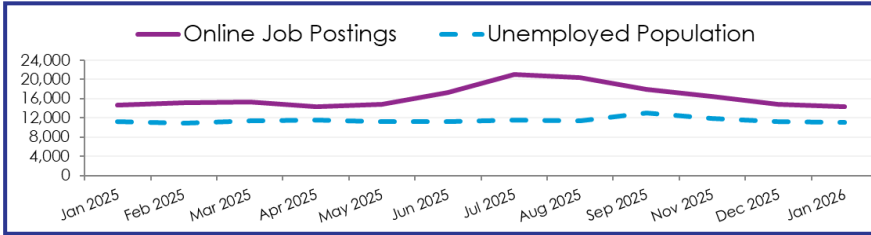

Unemployment & Online Job Postings

January 2026

In January 2026, there were 11,000 unemployed jobseekers in the Central WDA who are eligible and actively searching for employment. If every individual filled an online job posting, 3,350 postings would remain unfilled.

Online Job Postings 14,350	
Monthly Change	Annual Change
↓ -401	↓ -316

Occupational Grouping	Online Job Postings January 2026	Unemployed December 2025
Healthcare Practitioners and Technical Occupations	3,630	341
Healthcare Support Occupations	1,117	151
Management Occupations	1,052	954
Sales and Related Occupations	989	752
Transportation and Material Moving Occupations	896	1,144
Office and Administrative Support Occupations	757	1,225
Food Preparation and Serving Related Occupations	692	563
Educational Instruction and Library Occupations	650	161
Production Occupations	613	1,361
Installation, Maintenance, and Repair Occupations	554	509
Life, Physical, and Social Science Occupations	493	145
Business and Financial Operations Occupations	455	414
Community and Social Service Occupations	360	184
Arts, Design, Entertainment, Sports, and Media Occupations	350	193
Architecture and Engineering Occupations	331	183
Building and Grounds Cleaning and Maintenance Occupations	312	484
Construction and Extraction Occupations	291	1,479
Computer and Mathematical Occupations	262	43
Unclassified Occupation	177	0
Protective Service Occupations	155	200
Personal Care and Service Occupations	147	153
Farming, Fishing, and Forestry Occupations	44	83
Legal Occupations	16	22
Military-only occupations	4	5