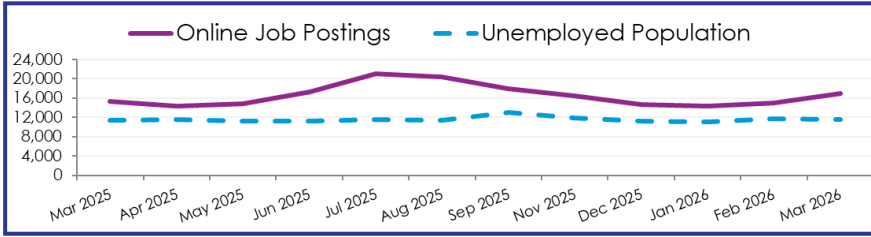

In March 2026, there were 11,500 unemployed jobseekers in the Central WDA who are eligible and actively searching for employment. If every individual filled an online job posting, 5,370 postings would remain unfilled.

Unemployed data provided by Lightcast; derived from Characteristics of the Insured Unemployed, Local Area Unemployment Statistics, and Lightcast databases; based on 12-month averages; unclassified indicates no previous work experience or unspecified.