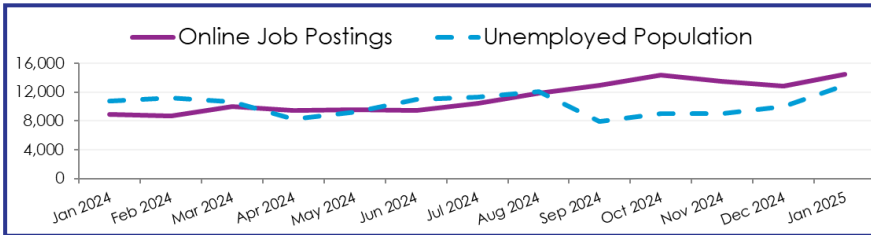

# Unemployment & Online Job Postings

January 2025

In January 2025, there were 12,900 unemployed jobseekers in the Central WDA who are eligible and actively searching for employment. If every individual filled an online job posting, 1,550 postings would remain unfilled.

Online Job Postings <b>14,450</b>	
Monthly Change <b>↑ 1,617</b>	Annual Change <b>↑ 5,509</b>

Occupational Grouping	Online Job Postings January 2025	Unemployed December 2024
Healthcare Practitioners and Technical Occupations	4,054	198
Healthcare Support Occupations	1,170	356
Management Occupations	1,035	717
Sales and Related Occupations	876	526
Office and Administrative Support Occupations	786	858
Transportation and Material Moving Occupations	754	1,093
Educational Instruction and Library Occupations	650	167
Community and Social Service Occupations	638	116
Food Preparation and Serving Related Occupations	561	496
Business and Financial Operations Occupations	482	264
Production Occupations	467	1,111
Unclassified Occupation	445	0
Installation, Maintenance, and Repair Occupations	413	420
Life, Physical, and Social Science Occupations	366	123
Computer and Mathematical Occupations	338	195
Architecture and Engineering Occupations	311	153
Arts, Design, Entertainment, Sports, and Media Occupations	271	137
Building and Grounds Cleaning and Maintenance Occupations	259	601
Construction and Extraction Occupations	249	1,944
Personal Care and Service Occupations	124	182
Protective Service Occupations	122	137
Farming, Fishing, and Forestry Occupations	44	144
Legal Occupations	33	16
Military-only occupations	1	2

Unemployed data provided by Lightcast; derived from Characteristics of the Insured Unemployed, Local Area Unemployment Statistics, and Lightcast databases; based on 12-month averages; unclassified indicates no previous work experience or unspecified.