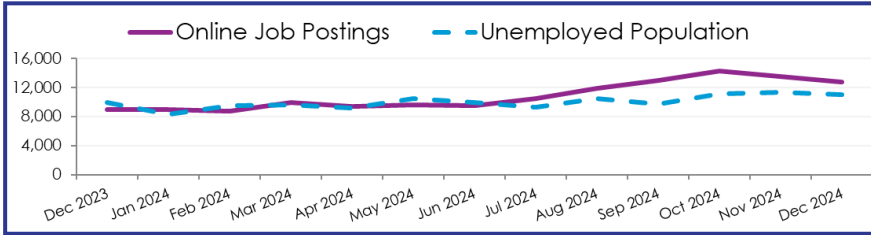

Unemployment & Online Job Postings ▲ December 2024

In December 2024, there were 11,000 unemployed jobseekers in the Central WDA who are eligible and actively searching for employment. If every individual filled an online job posting, 1,810 postings would remain unfilled.

Online Job Postings	
12,810	
Monthly Change	Annual Change
↓ -693	↑ 3,884

Occupational Grouping	Online Job Postings December 2024	Unemployed December 2024
Healthcare Practitioners and Technical Occupations	3,476	198
Healthcare Support Occupations	1,008	356
Management Occupations	922	717
Sales and Related Occupations	798	526
Office and Administrative Support Occupations	670	858
Transportation and Material Moving Occupations	665	1,093
Community and Social Service Occupations	612	116
Educational Instruction and Library Occupations	586	167
Food Preparation and Serving Related Occupations	559	496
Unclassified Occupation	427	0
Installation, Maintenance, and Repair Occupations	424	420
Business and Financial Operations Occupations	416	264
Production Occupations	386	1,111
Life, Physical, and Social Science Occupations	331	123
Computer and Mathematical Occupations	283	195
Architecture and Engineering Occupations	269	153
Arts, Design, Entertainment, Sports, and Media Occupations	235	137
Construction and Extraction Occupations	223	1,944
Building and Grounds Cleaning and Maintenance Occupations	217	601
Personal Care and Service Occupations	149	182
Protective Service Occupations	106	137
Farming, Fishing, and Forestry Occupations	30	144
Legal Occupations	19	16
Military-only occupations	1	2

Unemployed data provided by Lightcast; derived from Characteristics of the Insured Unemployed, Local Area Unemployment Statistics, and Lightcast databases; based on 12-month averages; unclassified indicates no previous work experience or unspecified.