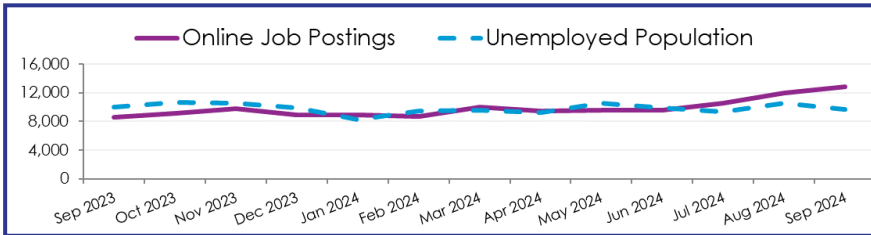

Unemployment & Online Job Postings ▲ September 2024

In September 2024, there were 9,700 unemployed jobseekers in the Central WDA who are eligible and actively searching for employment. If every individual filled an online job posting, 3,100 postings would remain unfilled.

Online Job Postings 12,800	
Monthly Change ↑ 871	Annual Change ↑ 4,214

Occupational Grouping	Online Job Postings September 2024	Unemployed June 2024
Healthcare Practitioners and Technical Occupations	3,045	255
Management Occupations	971	774
Sales and Related Occupations	891	623
Office and Administrative Support Occupations	811	1,074
Healthcare Support Occupations	749	419
Transportation and Material Moving Occupations	733	1,995
Educational Instruction and Library Occupations	657	469
Food Preparation and Serving Related Occupations	592	1,050
Unclassified Occupation	503	0
Community and Social Service Occupations	462	150
Business and Financial Operations Occupations	438	315
Installation, Maintenance, and Repair Occupations	403	376
Production Occupations	398	1,118
Life, Physical, and Social Science Occupations	377	121
Architecture and Engineering Occupations	342	161
Computer and Mathematical Occupations	310	249
Arts, Design, Entertainment, Sports, and Media Occupations	301	171
Building and Grounds Cleaning and Maintenance Occupations	248	226
Construction and Extraction Occupations	217	965
Personal Care and Service Occupations	168	204
Protective Service Occupations	112	179
Farming, Fishing, and Forestry Occupations	41	60
Legal Occupations	29	22
Military-only occupations	1	1