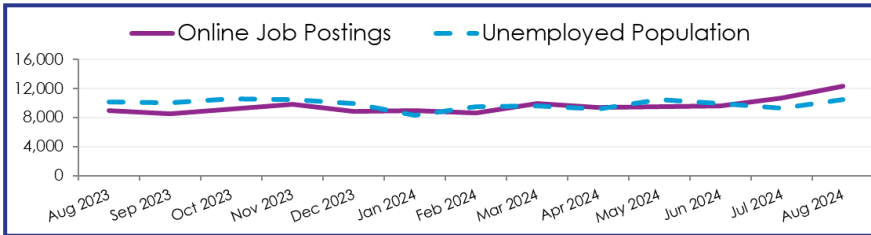

Unemployment & Online Job Postings

August 2024

In August 2024, there were 10,500 unemployed jobseekers in the Central WDA who are eligible and actively searching for employment. If every individual filled an online job posting, 1,800 postings would remain unfilled.

Online Job Postings	
12,300	
Monthly Change	Annual Change
↑ 1,649	↑ 3,384

Occupational Grouping	Online Job Postings August 2024	Unemployed June 2024
Healthcare Practitioners and Technical Occupations	3,236	255
Management Occupations	891	774
Sales and Related Occupations	820	623
Office and Administrative Support Occupations	777	1,074
Healthcare Support Occupations	713	419
Transportation and Material Moving Occupations	685	1,995
Food Preparation and Serving Related Occupations	561	1,050
Educational Instruction and Library Occupations	556	469
Unclassified Occupation	491	0
Installation, Maintenance, and Repair Occupations	415	376
Community and Social Service Occupations	391	150
Business and Financial Operations Occupations	380	315
Production Occupations	380	1,118
Life, Physical, and Social Science Occupations	350	121
Architecture and Engineering Occupations	321	161
Arts, Design, Entertainment, Sports, and Media Occupations	307	171
Computer and Mathematical Occupations	271	249
Building and Grounds Cleaning and Maintenance Occupations	224	226
Construction and Extraction Occupations	219	965
Personal Care and Service Occupations	158	204
Protective Service Occupations	99	179
Farming, Fishing, and Forestry Occupations	33	60
Legal Occupations	16	22
Military-only occupations	2	1