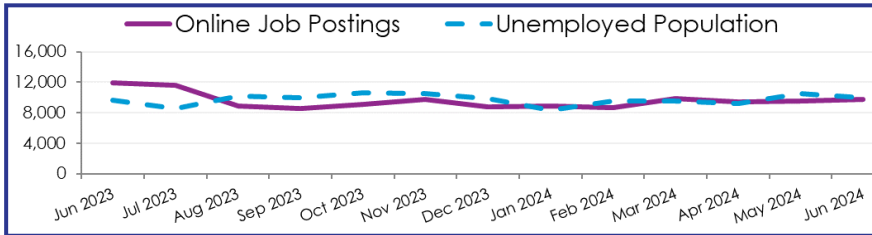

# Unemployment & Online Job Postings

June 2024

In June 2024, there were 10,000 unemployed jobseekers in the Central WDA who are eligible and actively searching for employment. If every individual filled an online job posting, 230 more postings would be needed to employ the remaining jobseekers.