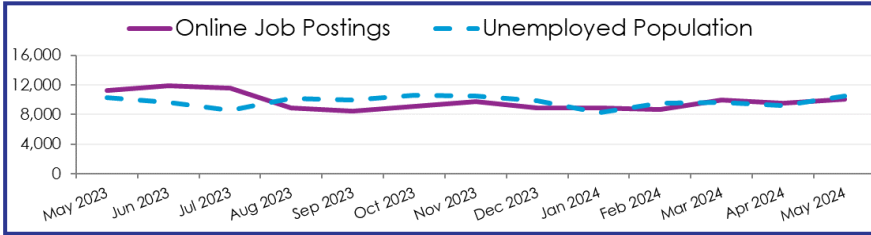

# Unemployment & Online Job Postings

May 2024

In May 2024, there were 10,500 unemployed jobseekers in the Central WDA who are eligible and actively searching for employment. If every individual filled an online job posting, 450 more postings would be needed to employ the remaining jobseekers.

Online Job Postings	
<b>10,050</b>	
Monthly Change	Annual Change
↑ 526	↓ -1,166

Occupational Grouping	Online Job Postings May 2024	Unemployed February 2024
Healthcare Practitioners and Technical Occupations	2,321	178
Sales and Related Occupations	838	575
Management Occupations	816	748
Office and Administrative Support Occupations	632	932
Transportation and Material Moving Occupations	579	1,274
Educational Instruction and Library Occupations	565	110
Healthcare Support Occupations	500	330
Installation, Maintenance, and Repair Occupations	461	439
Unclassified Occupation	457	0
Business and Financial Operations Occupations	396	247
Community and Social Service Occupations	333	91
Architecture and Engineering Occupations	298	152
Food Preparation and Serving Related Occupations	293	520
Computer and Mathematical Occupations	272	204
Production Occupations	265	1,101
Life, Physical, and Social Science Occupations	250	97
Arts, Design, Entertainment, Sports, and Media Occupations	211	144
Building and Grounds Cleaning and Maintenance Occupations	170	861
Construction and Extraction Occupations	161	2,647
Personal Care and Service Occupations	87	164
Protective Service Occupations	86	133
Farming, Fishing, and Forestry Occupations	33	204
Legal Occupations	20	20
Military-only occupations	3	1

Unemployed data provided by Lightcast; derived from Characteristics of the Insured Unemployed, Local Area Unemployment Statistics, and Lightcast databases; based on 12-month averages; unclassified indicates no previous work experience or unspecified.