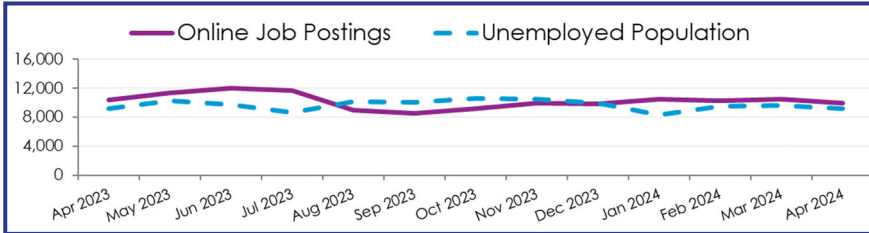

Unemployment & Online Job Postings

April 2024

In April 2024, there were 9,200 unemployed jobseekers in the Central WDA who are eligible and actively searching for employment. If every individual filled an online job posting, 700 postings would remain unfilled.

Online Job Postings	
9,900	
Monthly Change	Annual Change
↓ -560	↓ -492

Occupational Grouping	Online Job Postings April 2024	Unemployed February 2024
Healthcare Practitioners and Technical Occupations	2,246	178
Management Occupations	828	748
Sales and Related Occupations	765	575
Office and Administrative Support Occupations	618	932
Educational Instruction and Library Occupations	578	110
Healthcare Support Occupations	525	330
Transportation and Material Moving Occupations	494	1,274
Installation, Maintenance, and Repair Occupations	454	439
Unclassified Occupation	428	0
Business and Financial Operations Occupations	424	247
Community and Social Service Occupations	362	91
Architecture and Engineering Occupations	318	152
Food Preparation and Serving Related Occupations	278	520
Production Occupations	276	1,101
Computer and Mathematical Occupations	267	204
Life, Physical, and Social Science Occupations	256	97
Arts, Design, Entertainment, Sports, and Media Occupations	200	144
Construction and Extraction Occupations	191	2,647
Building and Grounds Cleaning and Maintenance Occupations	134	861
Personal Care and Service Occupations	97	164
Protective Service Occupations	92	133
Farming, Fishing, and Forestry Occupations	38	204
Legal Occupations	33	20
Military-only occupations	2	1