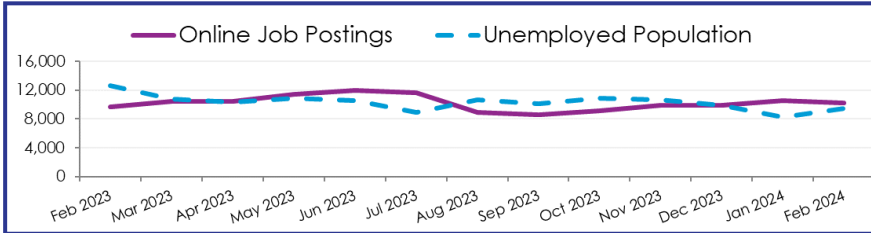

Unemployment & Online Job Postings ▲ February 2024

In February 2024, there were 9,500 unemployed jobseekers in the Central WDA who are eligible and actively searching for employment. If every individual filled an online job posting, 760 postings would remain unfilled.

Online Job Postings 10,260	
Monthly Change ↓ -230	Annual Change ↑ 643

Occupational Grouping	Online Job Postings February 2024	Unemployed January 2024
Healthcare Practitioners and Technical Occupations	2,858	180
Sales and Related Occupations	855	545
Management Occupations	822	718
Healthcare Support Occupations	772	339
Transportation and Material Moving Occupations	567	1,230
Office and Administrative Support Occupations	525	845
Unclassified Occupation	393	0
Computer and Mathematical Occupations	378	179
Educational Instruction and Library Occupations	358	123
Food Preparation and Serving Related Occupations	358	644
Installation, Maintenance, and Repair Occupations	354	412
Business and Financial Operations Occupations	333	241
Architecture and Engineering Occupations	304	146
Production Occupations	266	1,070
Community and Social Service Occupations	232	91
Life, Physical, and Social Science Occupations	208	87
Arts, Design, Entertainment, Sports, and Media Occupations	183	142
Building and Grounds Cleaning and Maintenance Occupations	143	851
Construction and Extraction Occupations	120	2,469
Personal Care and Service Occupations	98	162
Protective Service Occupations	96	133
Farming, Fishing, and Forestry Occupations	22	204
Legal Occupations	11	18
Military-only occupations	1	1